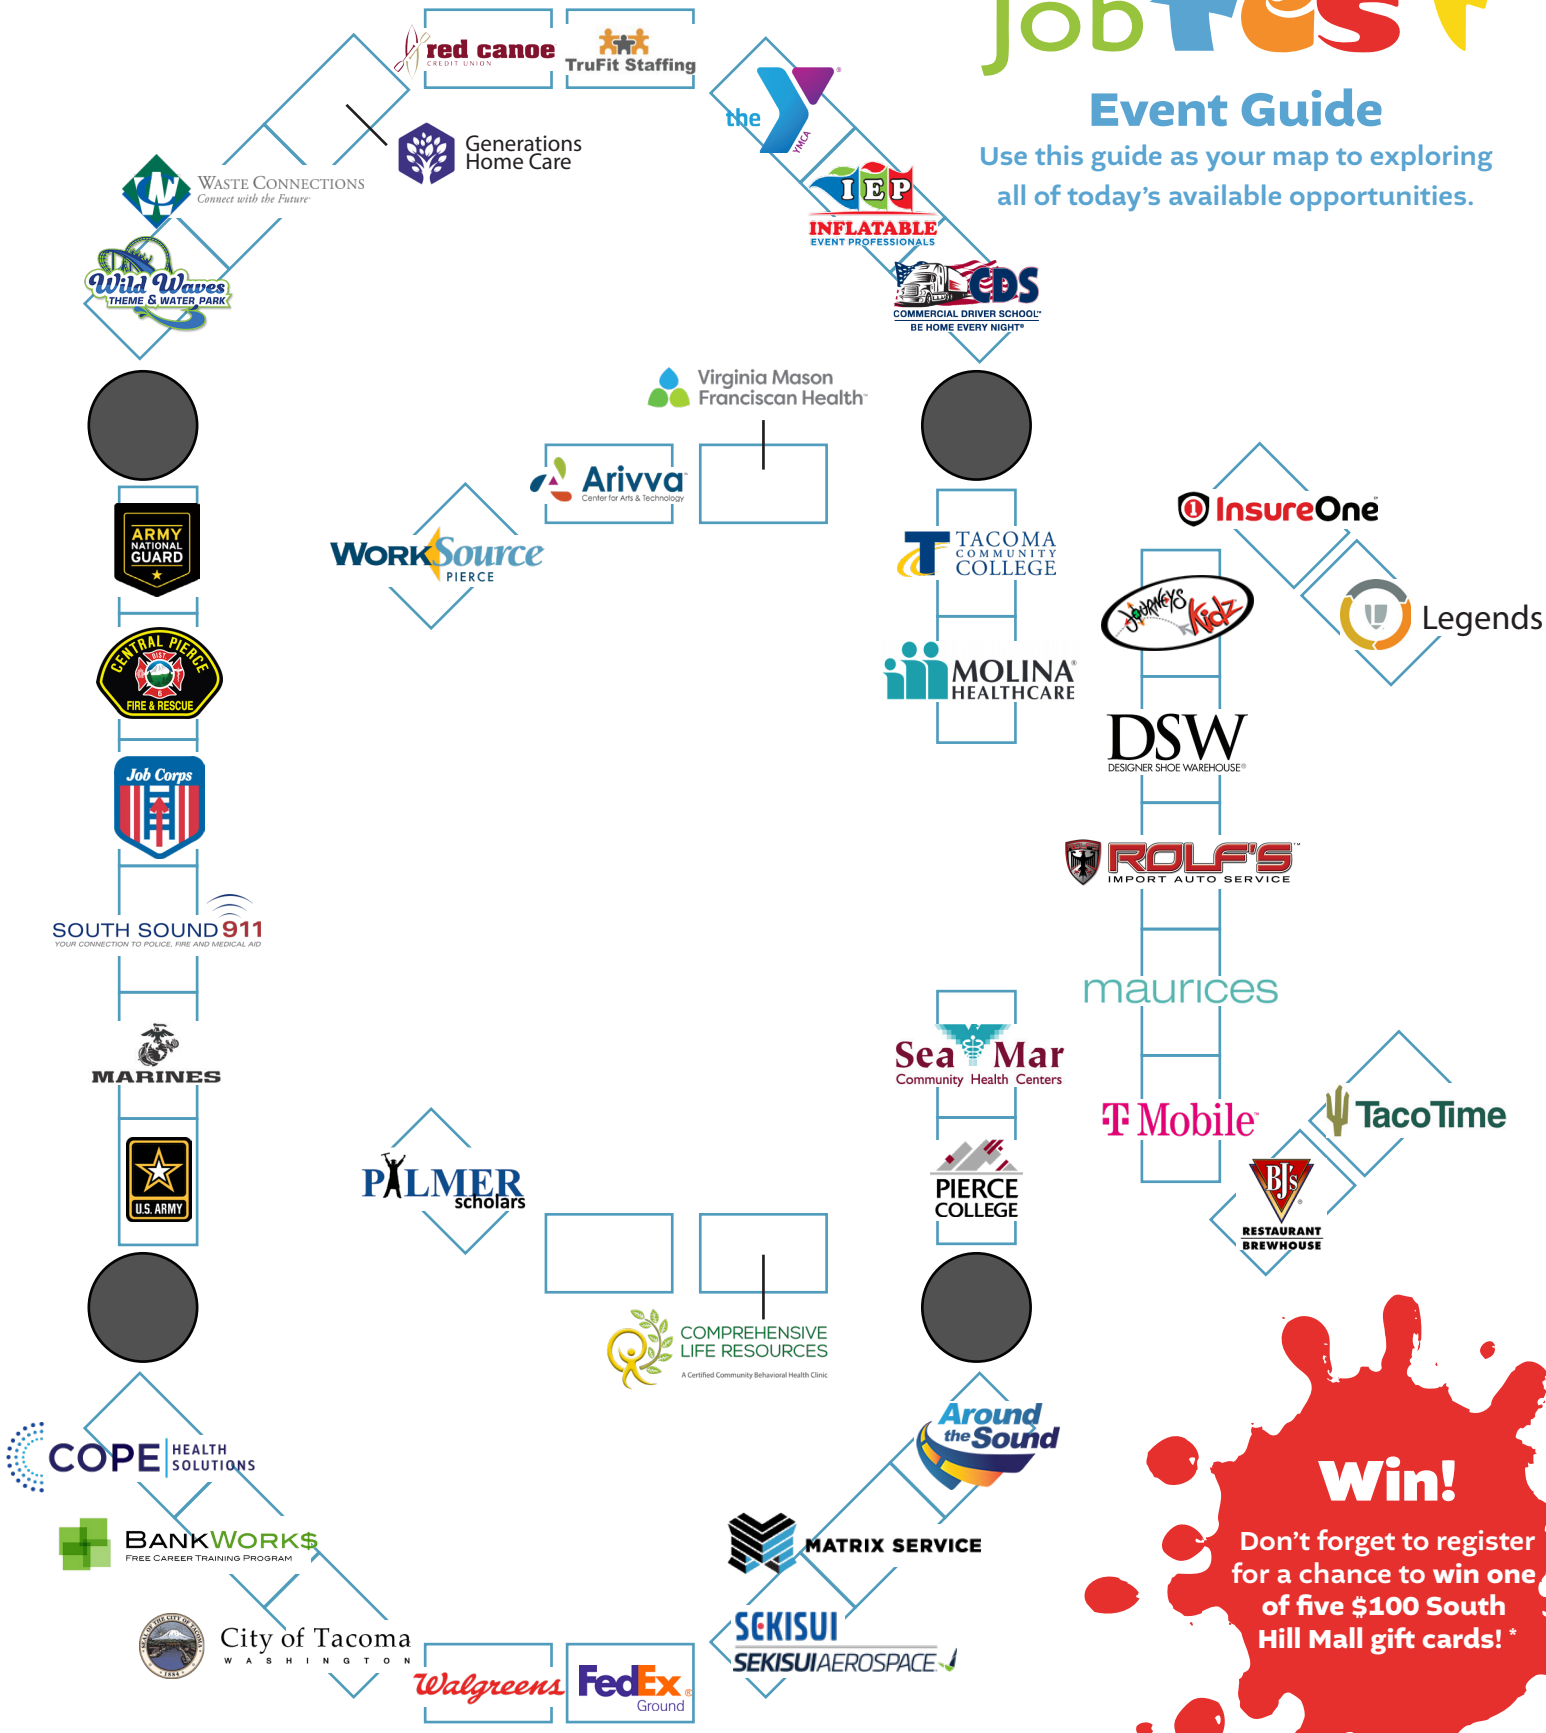

Jobfest

Event Guide

Use this guide as your map to exploring all of today's available opportunities.

* Must be 16 to 24 years old to enter for a chance to win. Winners will be announced at 1PM, 2PM, 3PM, & 4PM.

WorkForce Central and WorkSource are equal opportunity employers/programs. Auxiliary aids and services are available upon request to individuals with disabilities. WA Relay 711